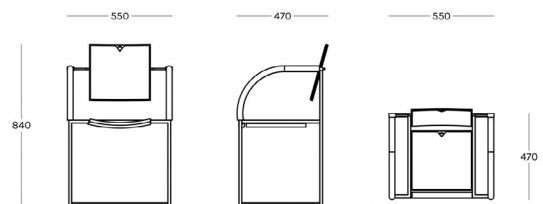

COMODA

Maurizio Peregalli
1984

Dimensions: 55 x 47 x H 84 cm / Seat H 48 cm

Arm-chair. 15 x 15 mm steel square tube frame, epoxy painted semiopaque black. Revolving back and seating in thousand points rubber. Arms in black extruded rubber.