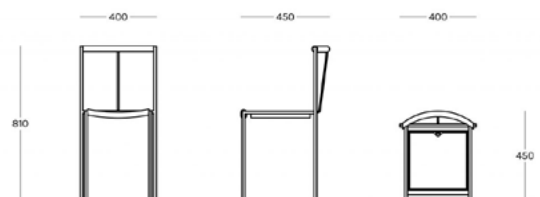

SEDIA

Maurizio Peregalli
1984

Dimensions: 40 x 45 x H 81 cm / Seat H 48 cm

Stackable chair. 15 x 15 mm steel square tube frame, epoxy painted semiopaque black. Seating in thousand points rubber. Back in black extruded rubber.