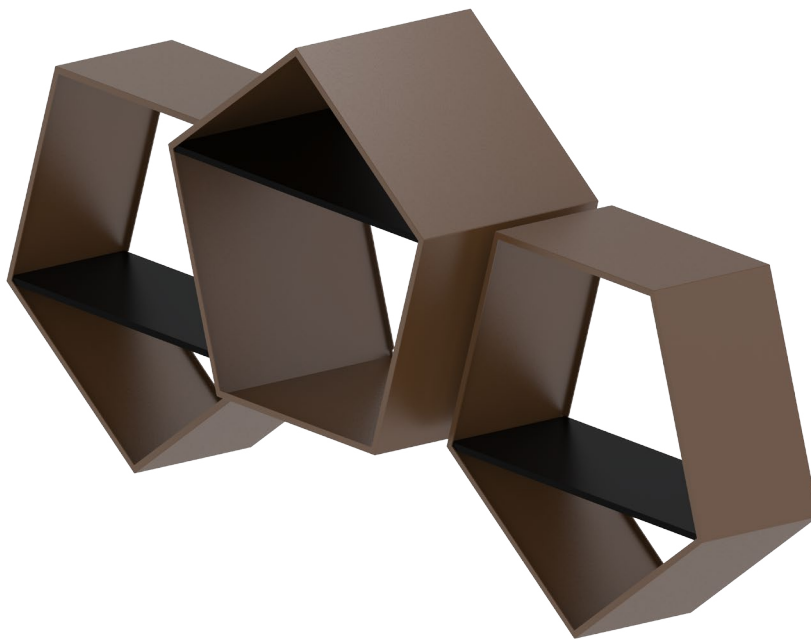

# PENTA RACK

Design: Maurizio Peregalli

**Frame:** Copper Black / Bronze colour

**Optional Shelf:** HPL opaque black

**Dimensions:** 56 x 20 x H 54 cm

56 x 30 x H 54 cm

**Shelf:**

53 x 19 cm 6mm Thick

## Frame Finishes

Copper black

Bronze color

## Shelf Finishes

HPL opaque black