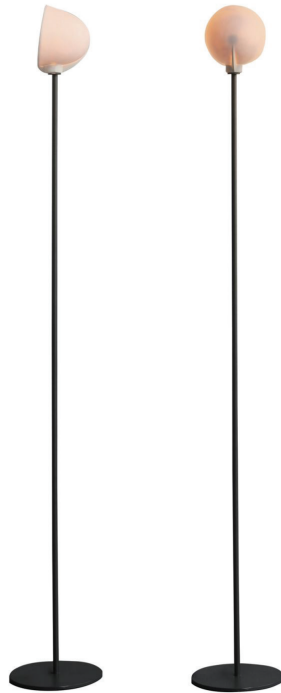

DEUX CHEVAUX

Design: Christian Theill & Claudio Nardi

Frame: Gunmetal colour

Diffuser: Translucent porcelain

Dimensions: Ø 23 x H 165 cm

Frame Finishes

Gunmetal

Diffuser Finishes

Translucent
porcelain